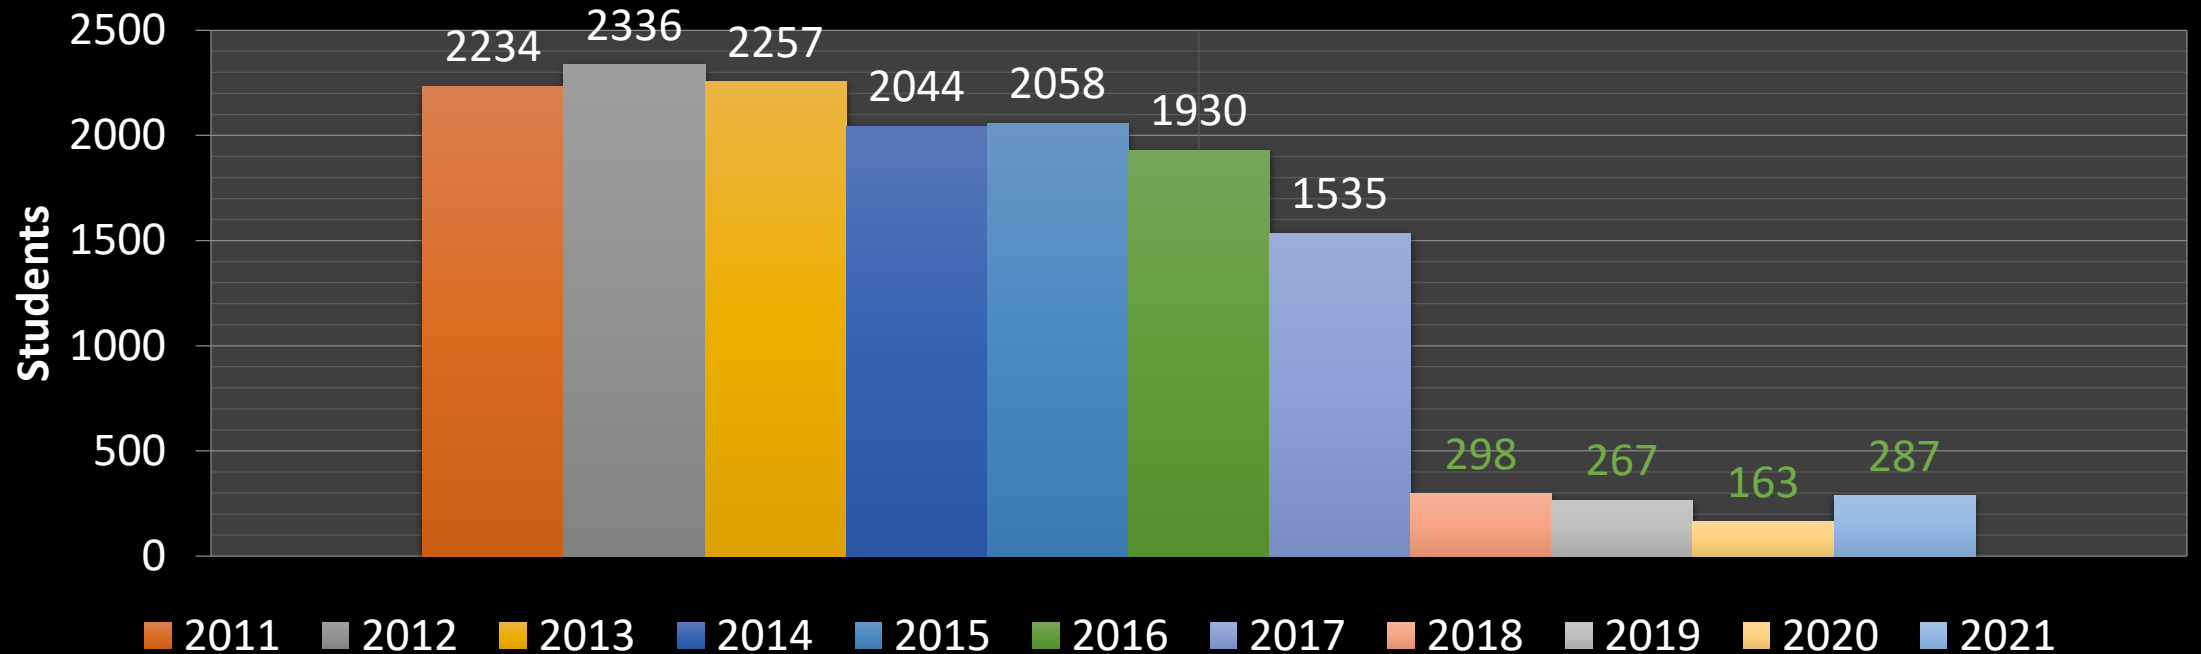

OPENING REPORT ENROLLMENT STATISTICS

Early Childhood Enrollment 2021

OPENING REPORT ENROLLMENT STATISTICS

Early Childhood Opening Report Data 2011 – 2021 Pre-K Centers

**NOTE: 2018 BEGAN THE SEPARATION OF SCHOOL-BASED PRE-K ENROLLMENT
NUMBERS FROM PRE-K CENTER ENROLLMENT**

OPENING REPORT ENROLLMENT STATISTICS

Early Childhood Opening Report Data 2011 – 2021 School-Based Pre-K

**NOTE: 2018 BEGAN THE SEPARATION OF SCHOOL-BASED PRE-K ENROLLMENT
NUMBERS FROM PRE-K CENTER ENROLLMENT**