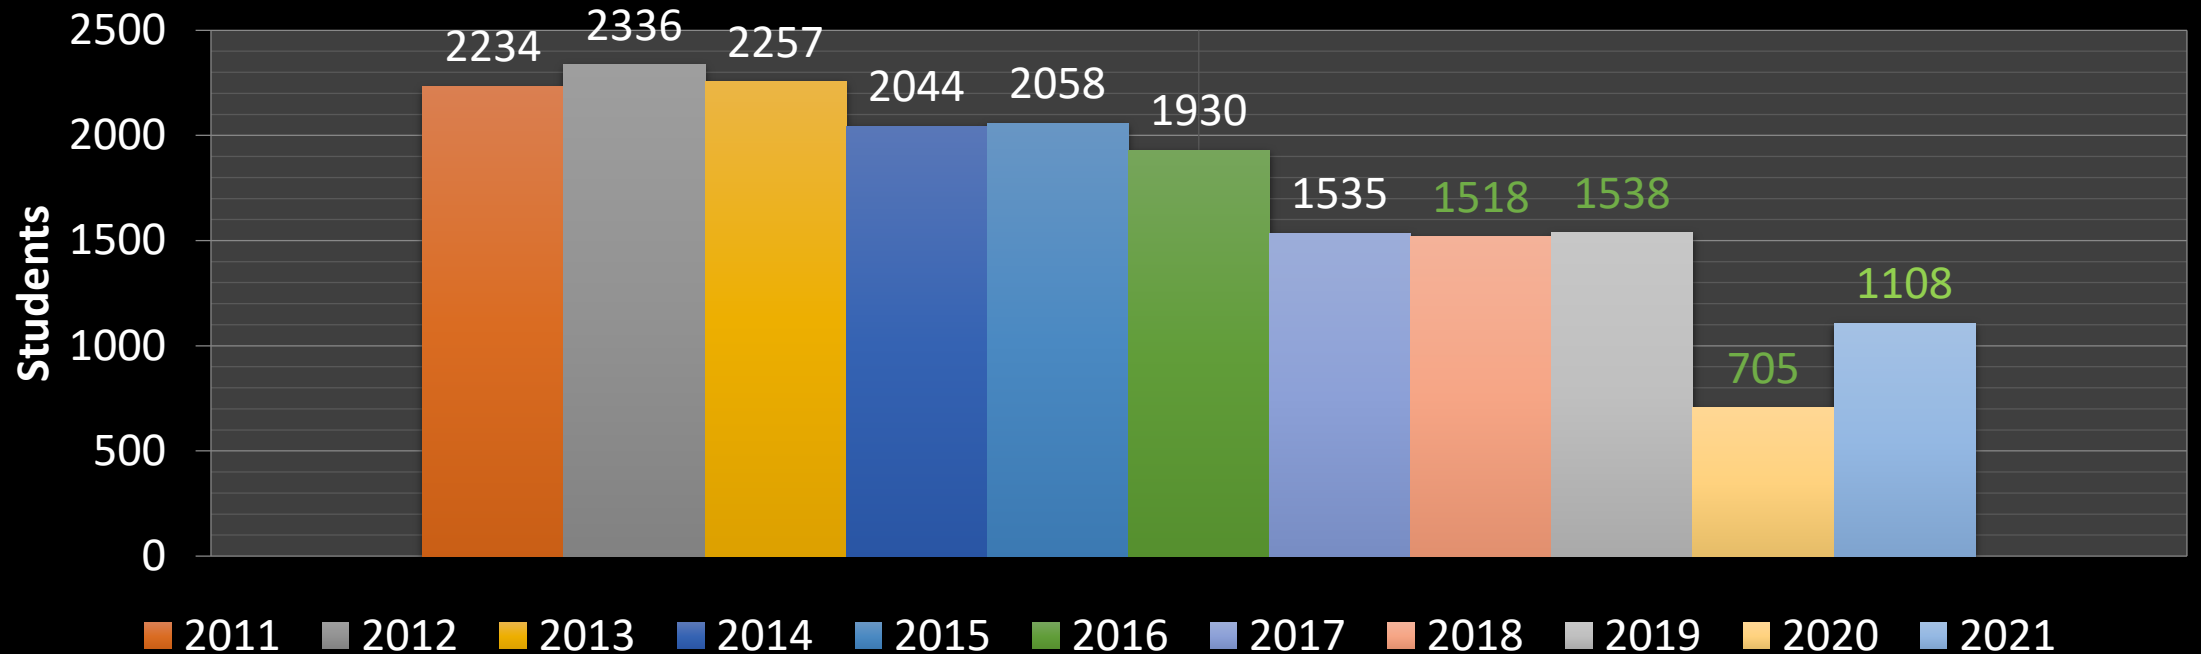

OPENING REPORT ENROLLMENT STATISTICS

Early Childhood Enrollment 2021

OPENING REPORT ENROLLMENT STATISTICS

Early Childhood Opening Report Data 2011 – 2021 Pre-K Centers

**NOTE: 2018 BEGAN THE SEPARATION OF SCHOOL-BASED PRE-K ENROLLMENT
NUMBERS FROM PRE-K CENTER ENROLLMENT**

OPENING REPORT ENROLLMENT STATISTICS

Early Childhood Opening Report Data 2011 – 2021 School-Based Pre-K

**NOTE: 2018 BEGAN THE SEPARATION OF SCHOOL-BASED PRE-K ENROLLMENT
NUMBERS FROM PRE-K CENTER ENROLLMENT**